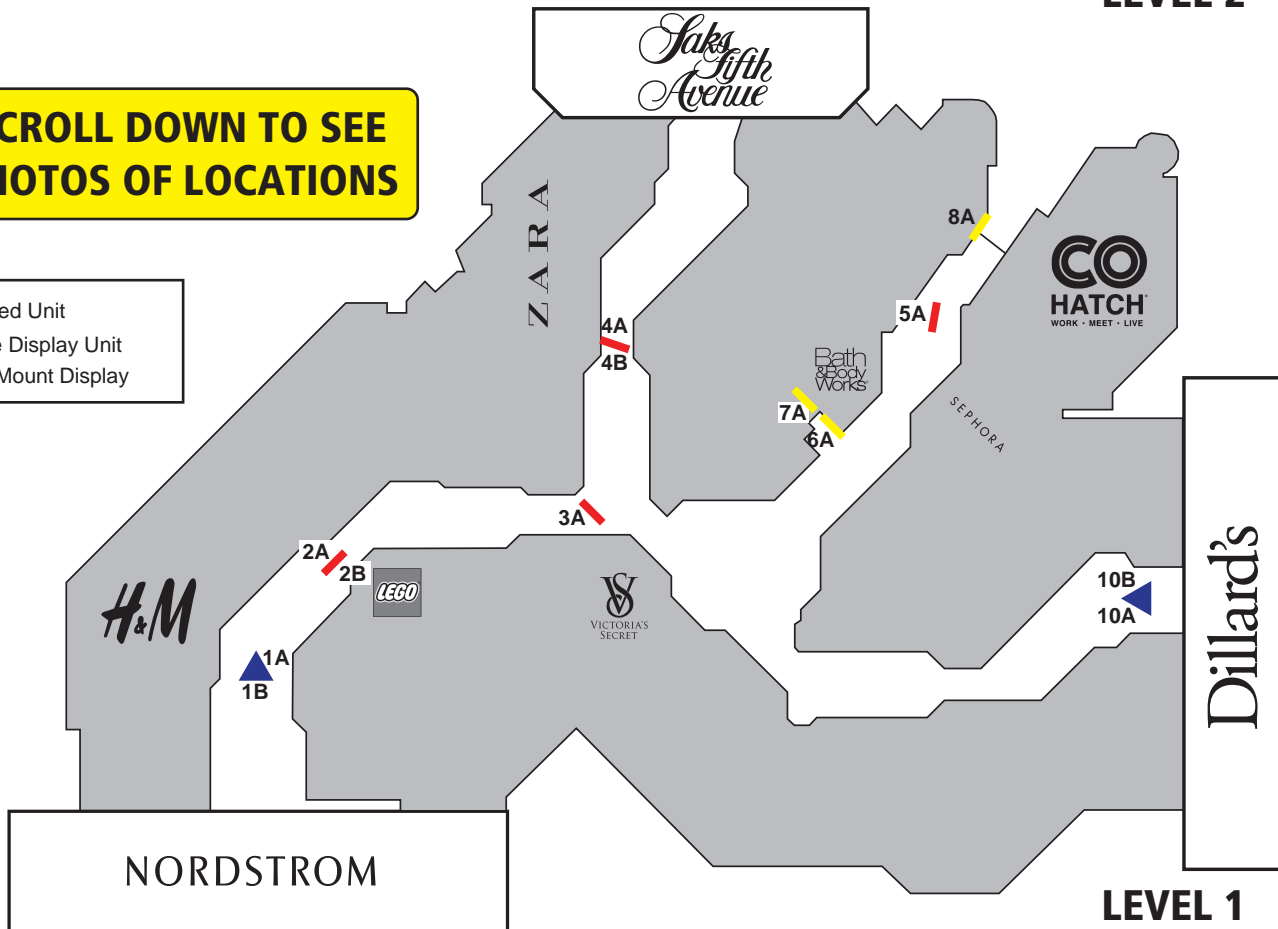

Choose the location(s) where you would like your ad to appear!

-  3-Sided Unit
-  Blade Display Unit
-  Wall Mount Display

BEACHWOOD PLACE PANEL LOCATIONS

BEACHWOOD PLACE PANEL LOCATIONS

BEACHWOOD PLACE PANEL LOCATIONS

BEACHWOOD PLACE PANEL LOCATIONS

BEACHWOOD PLACE PANEL LOCATIONS